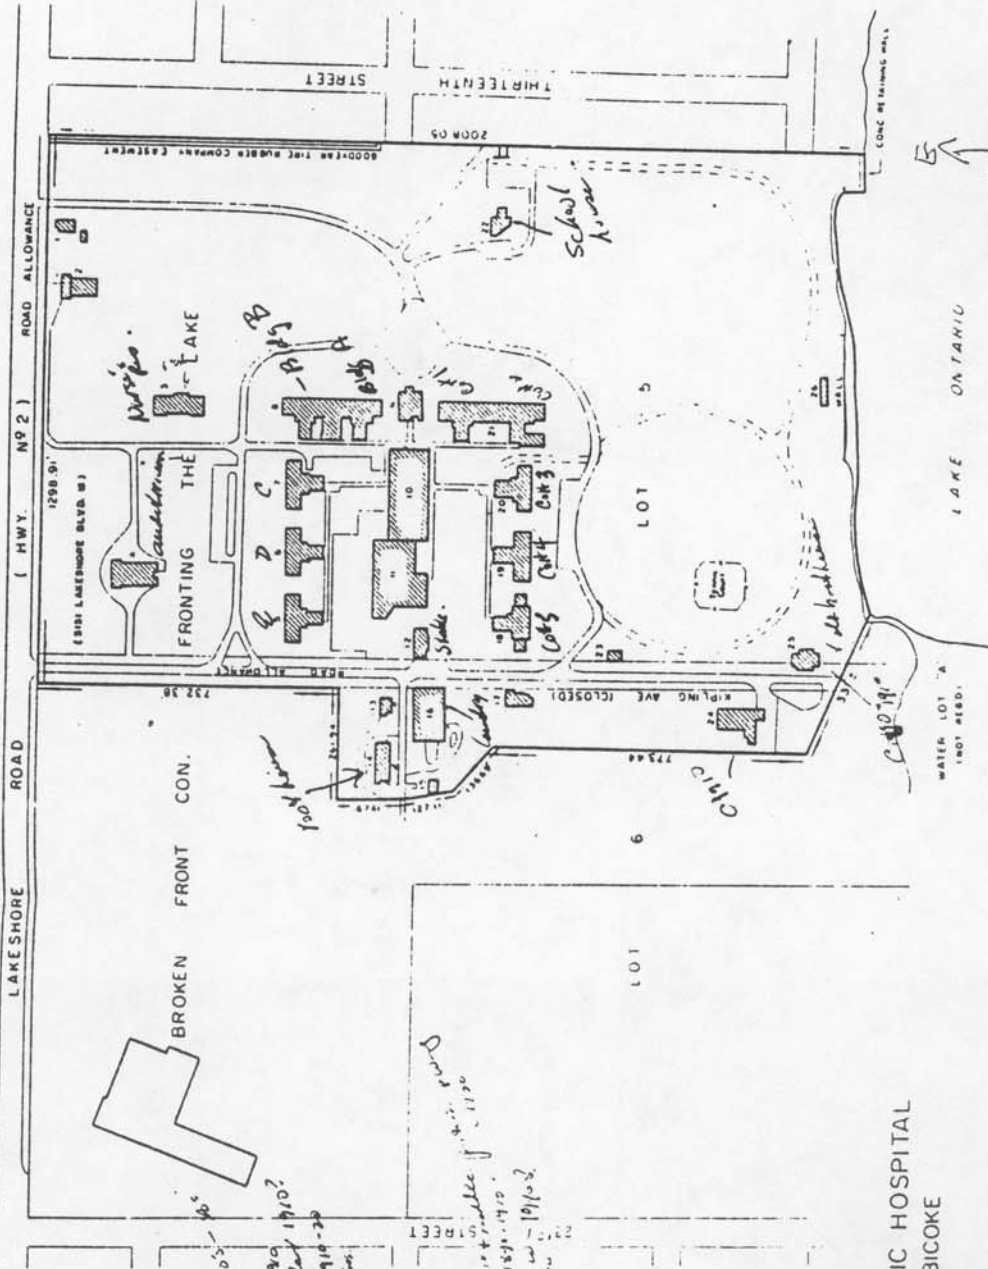

CON. I S. D. F. L. O

BUILDINGS ON INSTALLATION

- 1 - B-2324 BATH HOUSE - 1890s
- 2 - B-2325 GREEN HOUSE - 1920s or 30s
- 3 - B-2326 NUMBER BLDG - 1920s
- 4 - B-2327 ASSEMBLY HALL - 1920s
- 5 - B-2328 TOM W BUILDING - 1890s - 1910
- 6 - B-2329 BLDG - 1910s
- 7 - B-2330 BLDG - 1910s
- 8 - B-2331 BLDG - 1910s
- 9 - B-2332 ADMIN BLDG - 1890s
- 10 - B-2333 KITCHEN-SERVICE BLDG - 1920s
- 11 - B-2334 NEW TRADES BLDG - 1970s
- 12 - B-2335 BLDG - 1890s
- 13 - B-2336 BATH HOUSE - 1890s
- 14 - B-2337 INCUBATOR
- 15 - B-2338 LAUNDRY - 1920s
- 16 - B-2339 BLDG - 1920s
- 17 - B-2340 BLDG - 1920s
- 18 - B-2341 BLDG - 1920s
- 19 - B-2342 BLDG - 1920s
- 20 - B-2343 BLDG - 1920s
- 21 - B-2344 BLDG - 1920s
- 22 - B-2345 BLDG - 1920s
- 23 - B-2346 BLDG - 1920s
- 24 - B-2347 BLDG - 1920s
- 25 - B-2348 BLDG - 1920s
- 26 - B-2349 BLDG - 1920s

**LAKESHORE PSYCHIATRIC HOSPITAL
BOROUGH OF ETOBICOKE**

MAY 1976

MINISTRY OF GOVT SERVICES (EMERGENCY SERVICES DIVISION)

UNIVERSITY OF TORONTO LIBRARY