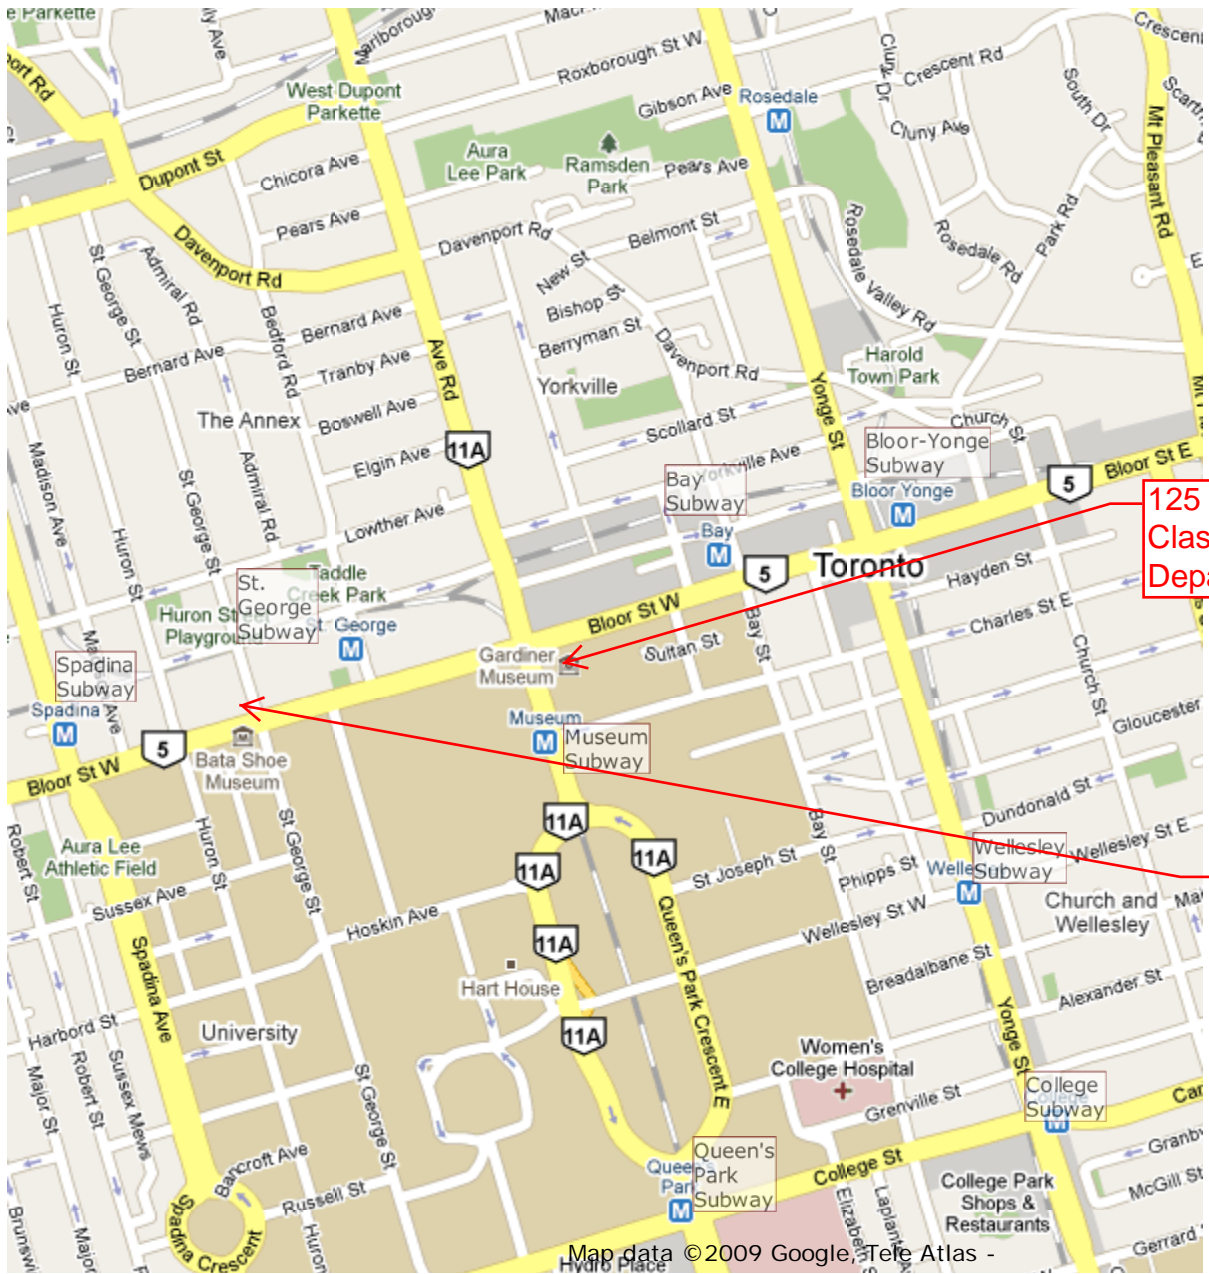

UofT Campus Map

[search](#) [browse](#)

Search UofT:

within:

for:

[Recenter](#)

[Link to this page](#)

125 Queen's Park:
Classics
Department

170 St. George St.:
Philosophy
Department