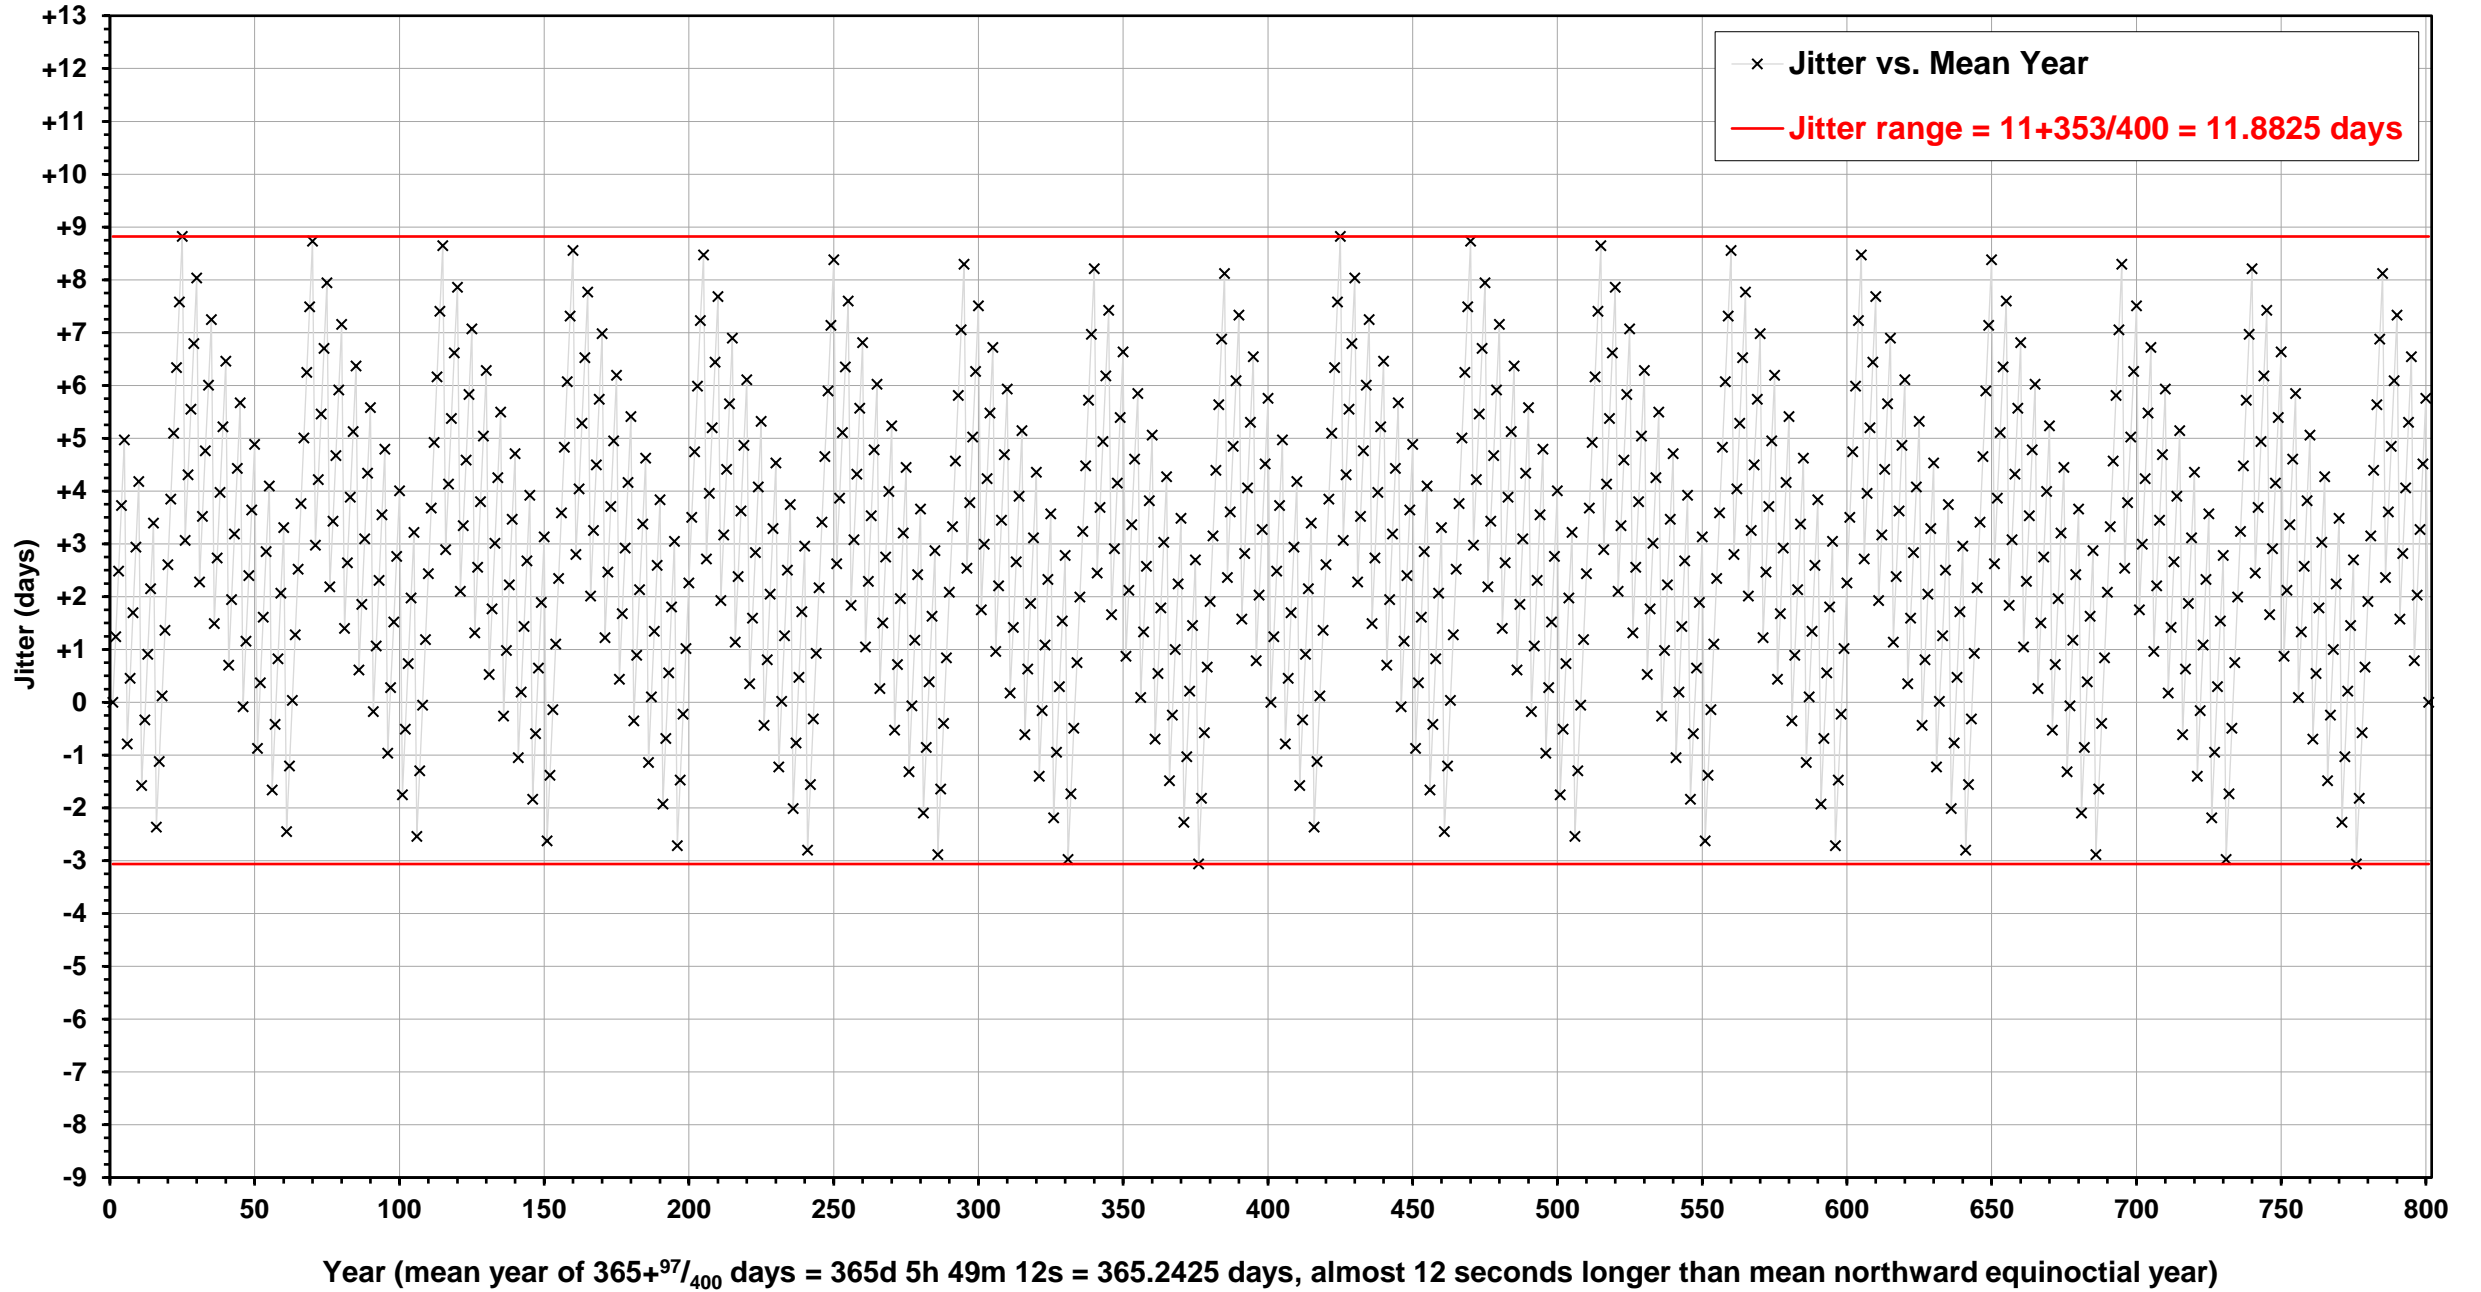

71 / 400 Divide-by-Five Leap Week Cycle Jitter

Append leap week if year is divisible by 5 and year MOD 400 isn't 20, 65, 110, 155, 200, 245, 290, 335 or 380.

71 / 400 Divide-by-Five Leap Week Cycle Jitter

Append leap week if year is divisible by 5 and year MOD 400 isn't 20, 65, 110, 155, 200, 245, 290, 335 or 380.