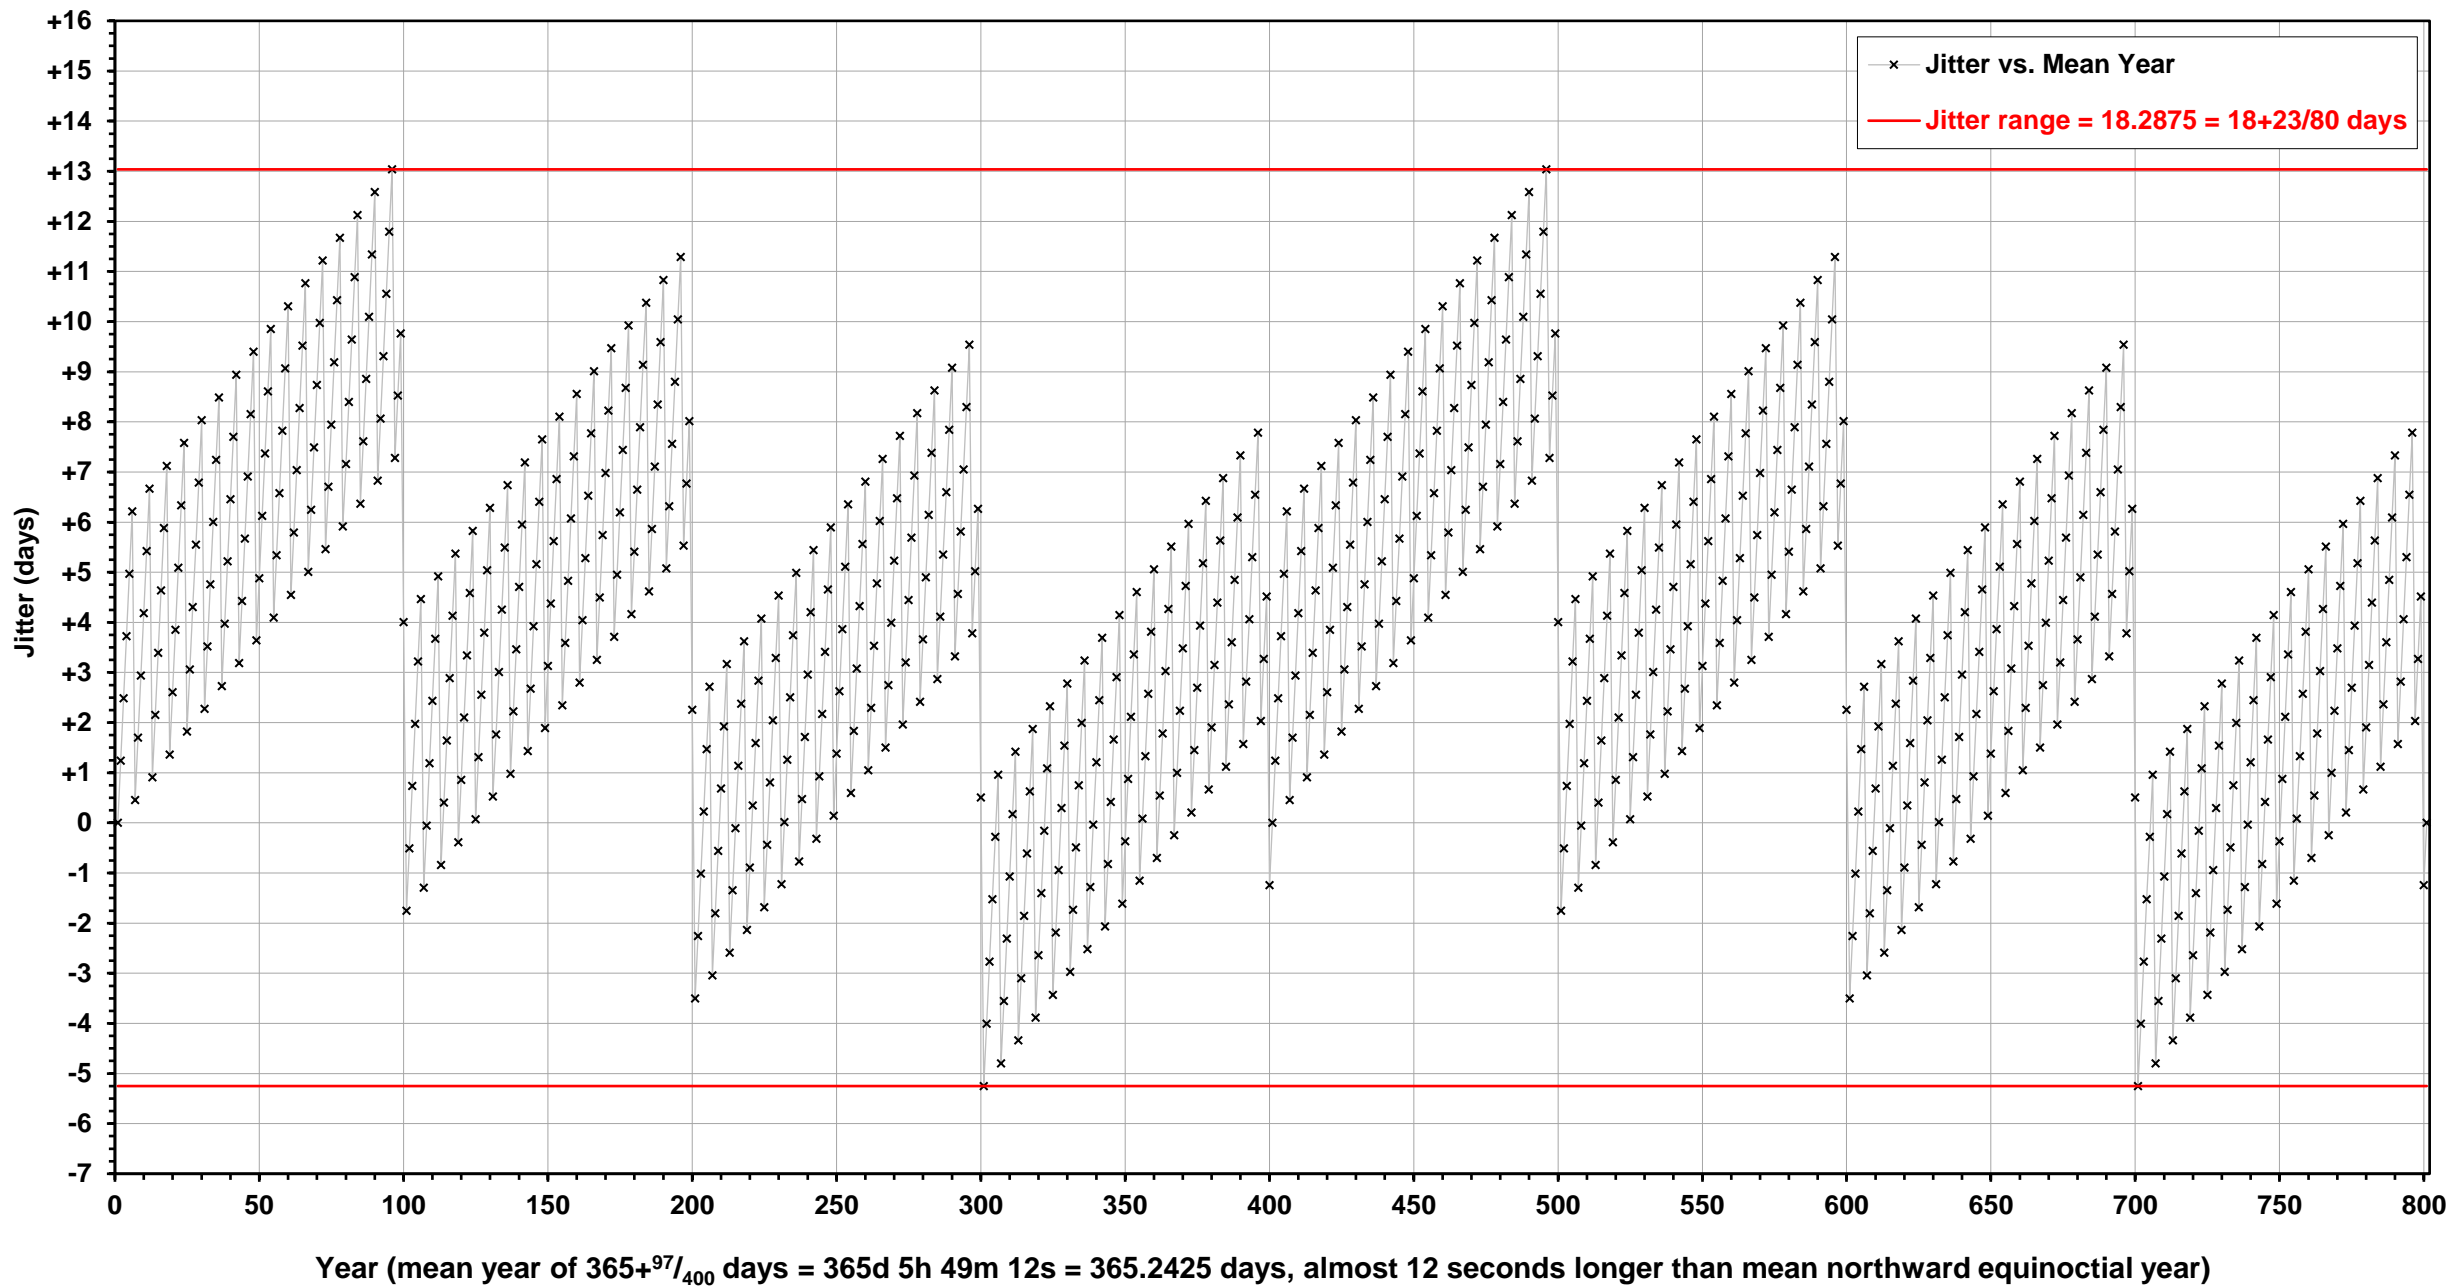

Colligan's Pax Leap Week Cycle Jitter

Append leap week if not year 400 of 400-year cycle and year in century is 0 or 99 or is divisible by 6.

Colligan's Pax Leap Week Cycle Jitter

Append leap week if not year 400 of 400-year cycle and year in century is 0 or 99 or is divisible by 6.