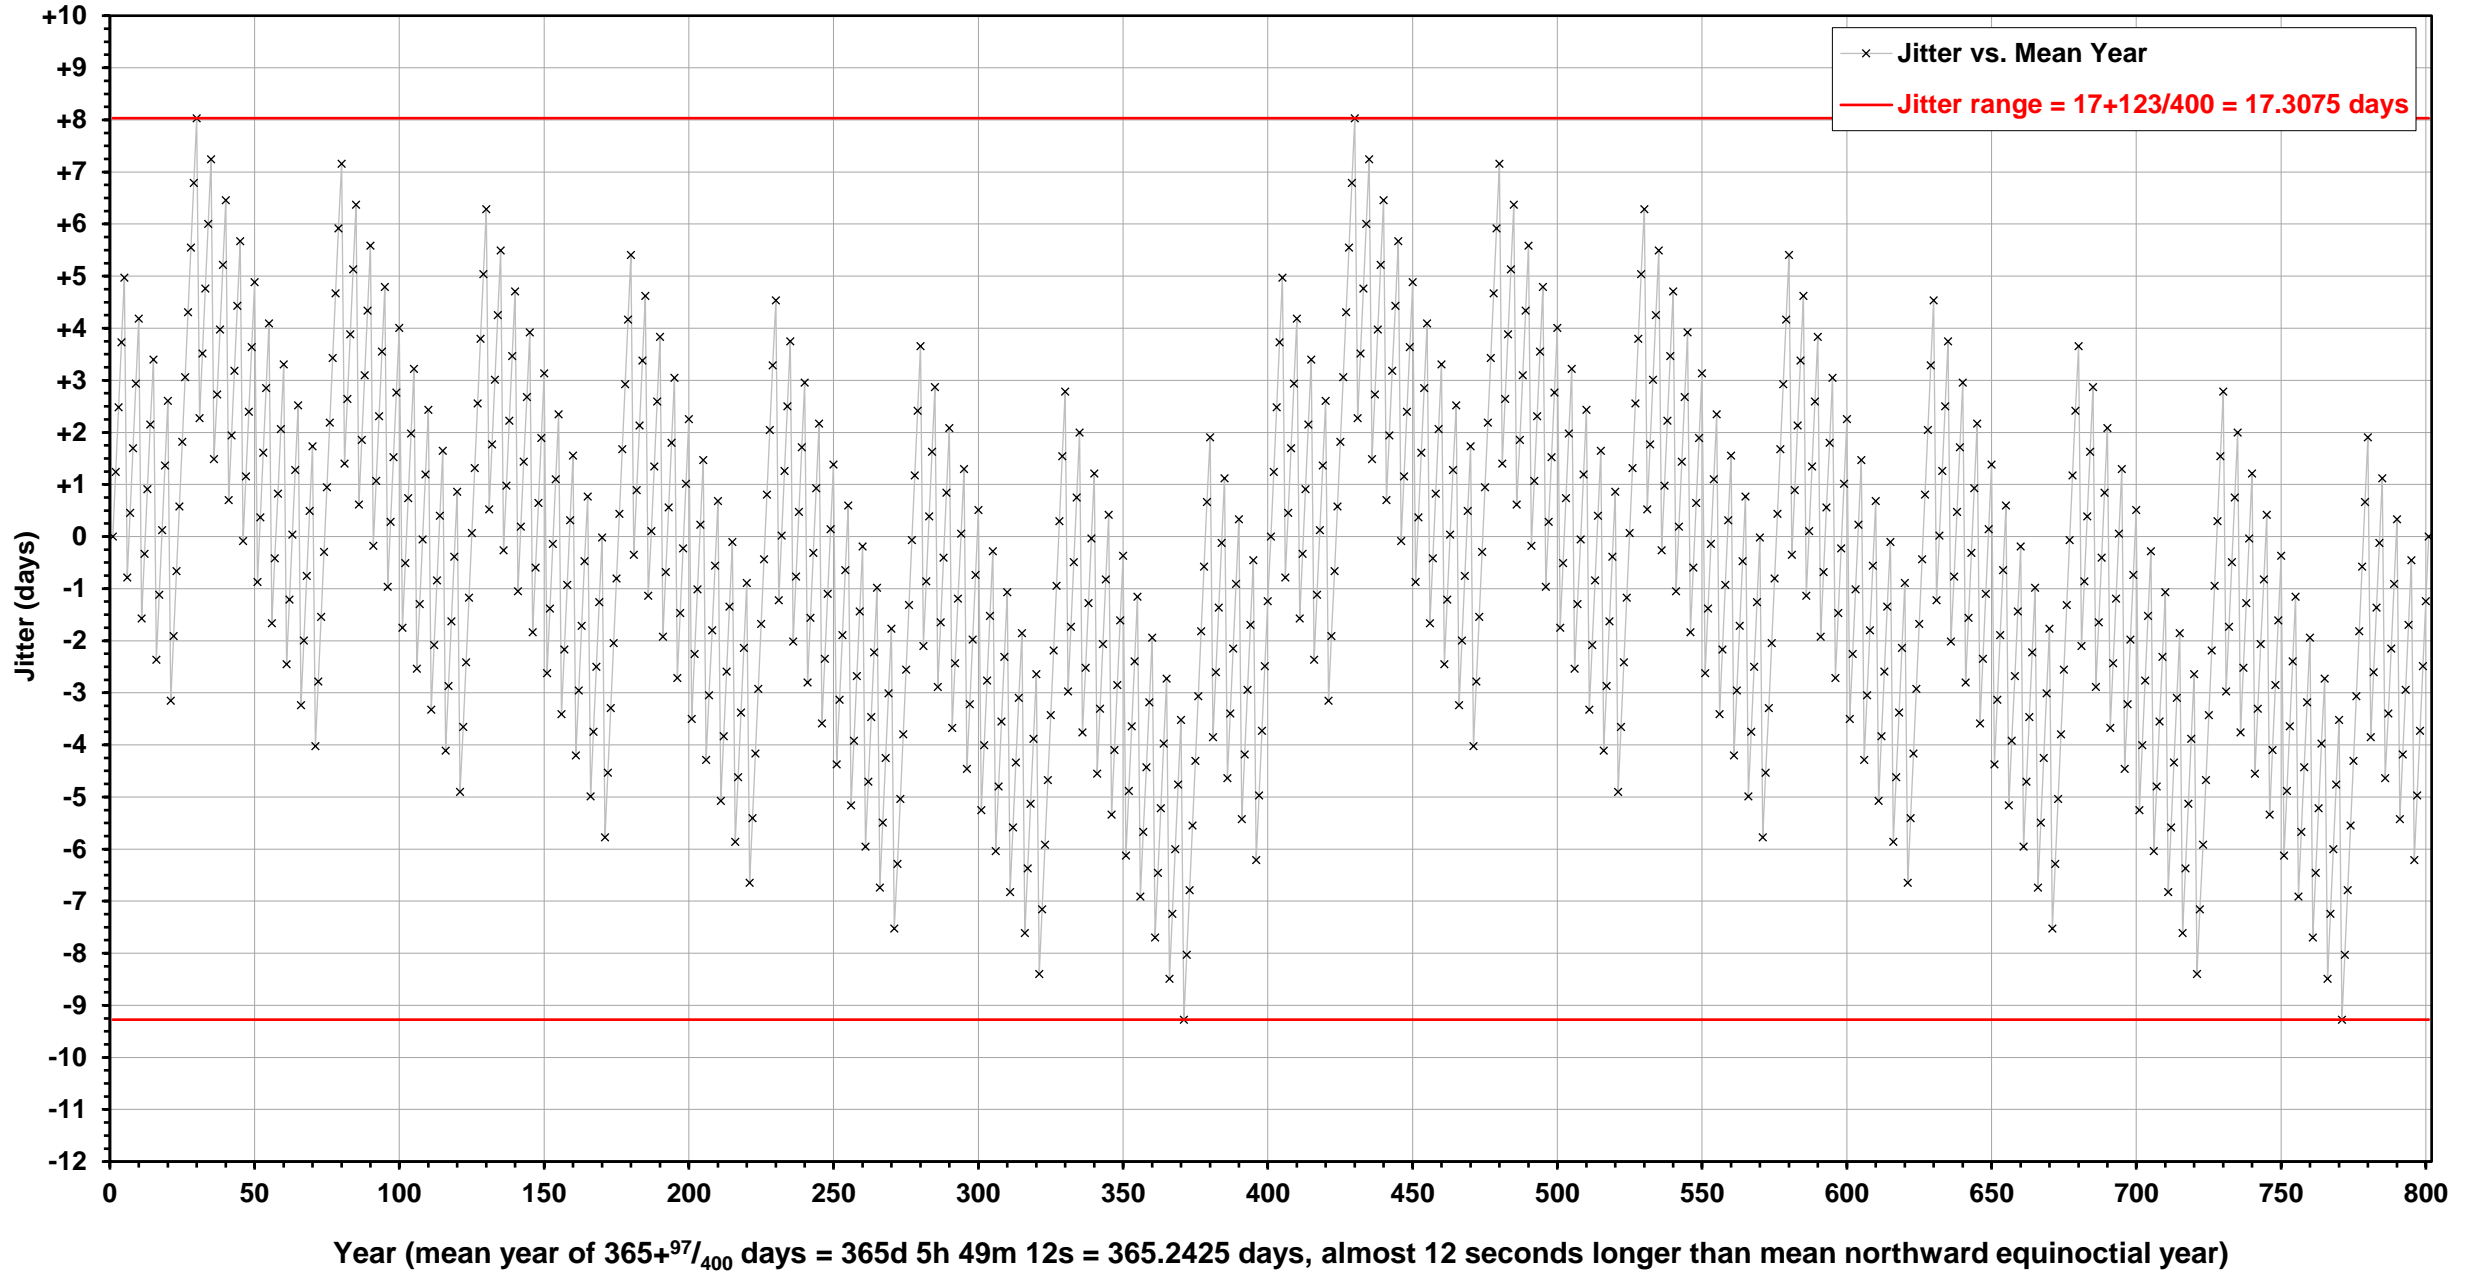

# Prof. Cecil L. Woods' Jubilee Leap Week Cycle Jitter

Append leap week if year is divisible by 5 except if year 400 of 400-year cycle or year-in-century is 25 or 75.