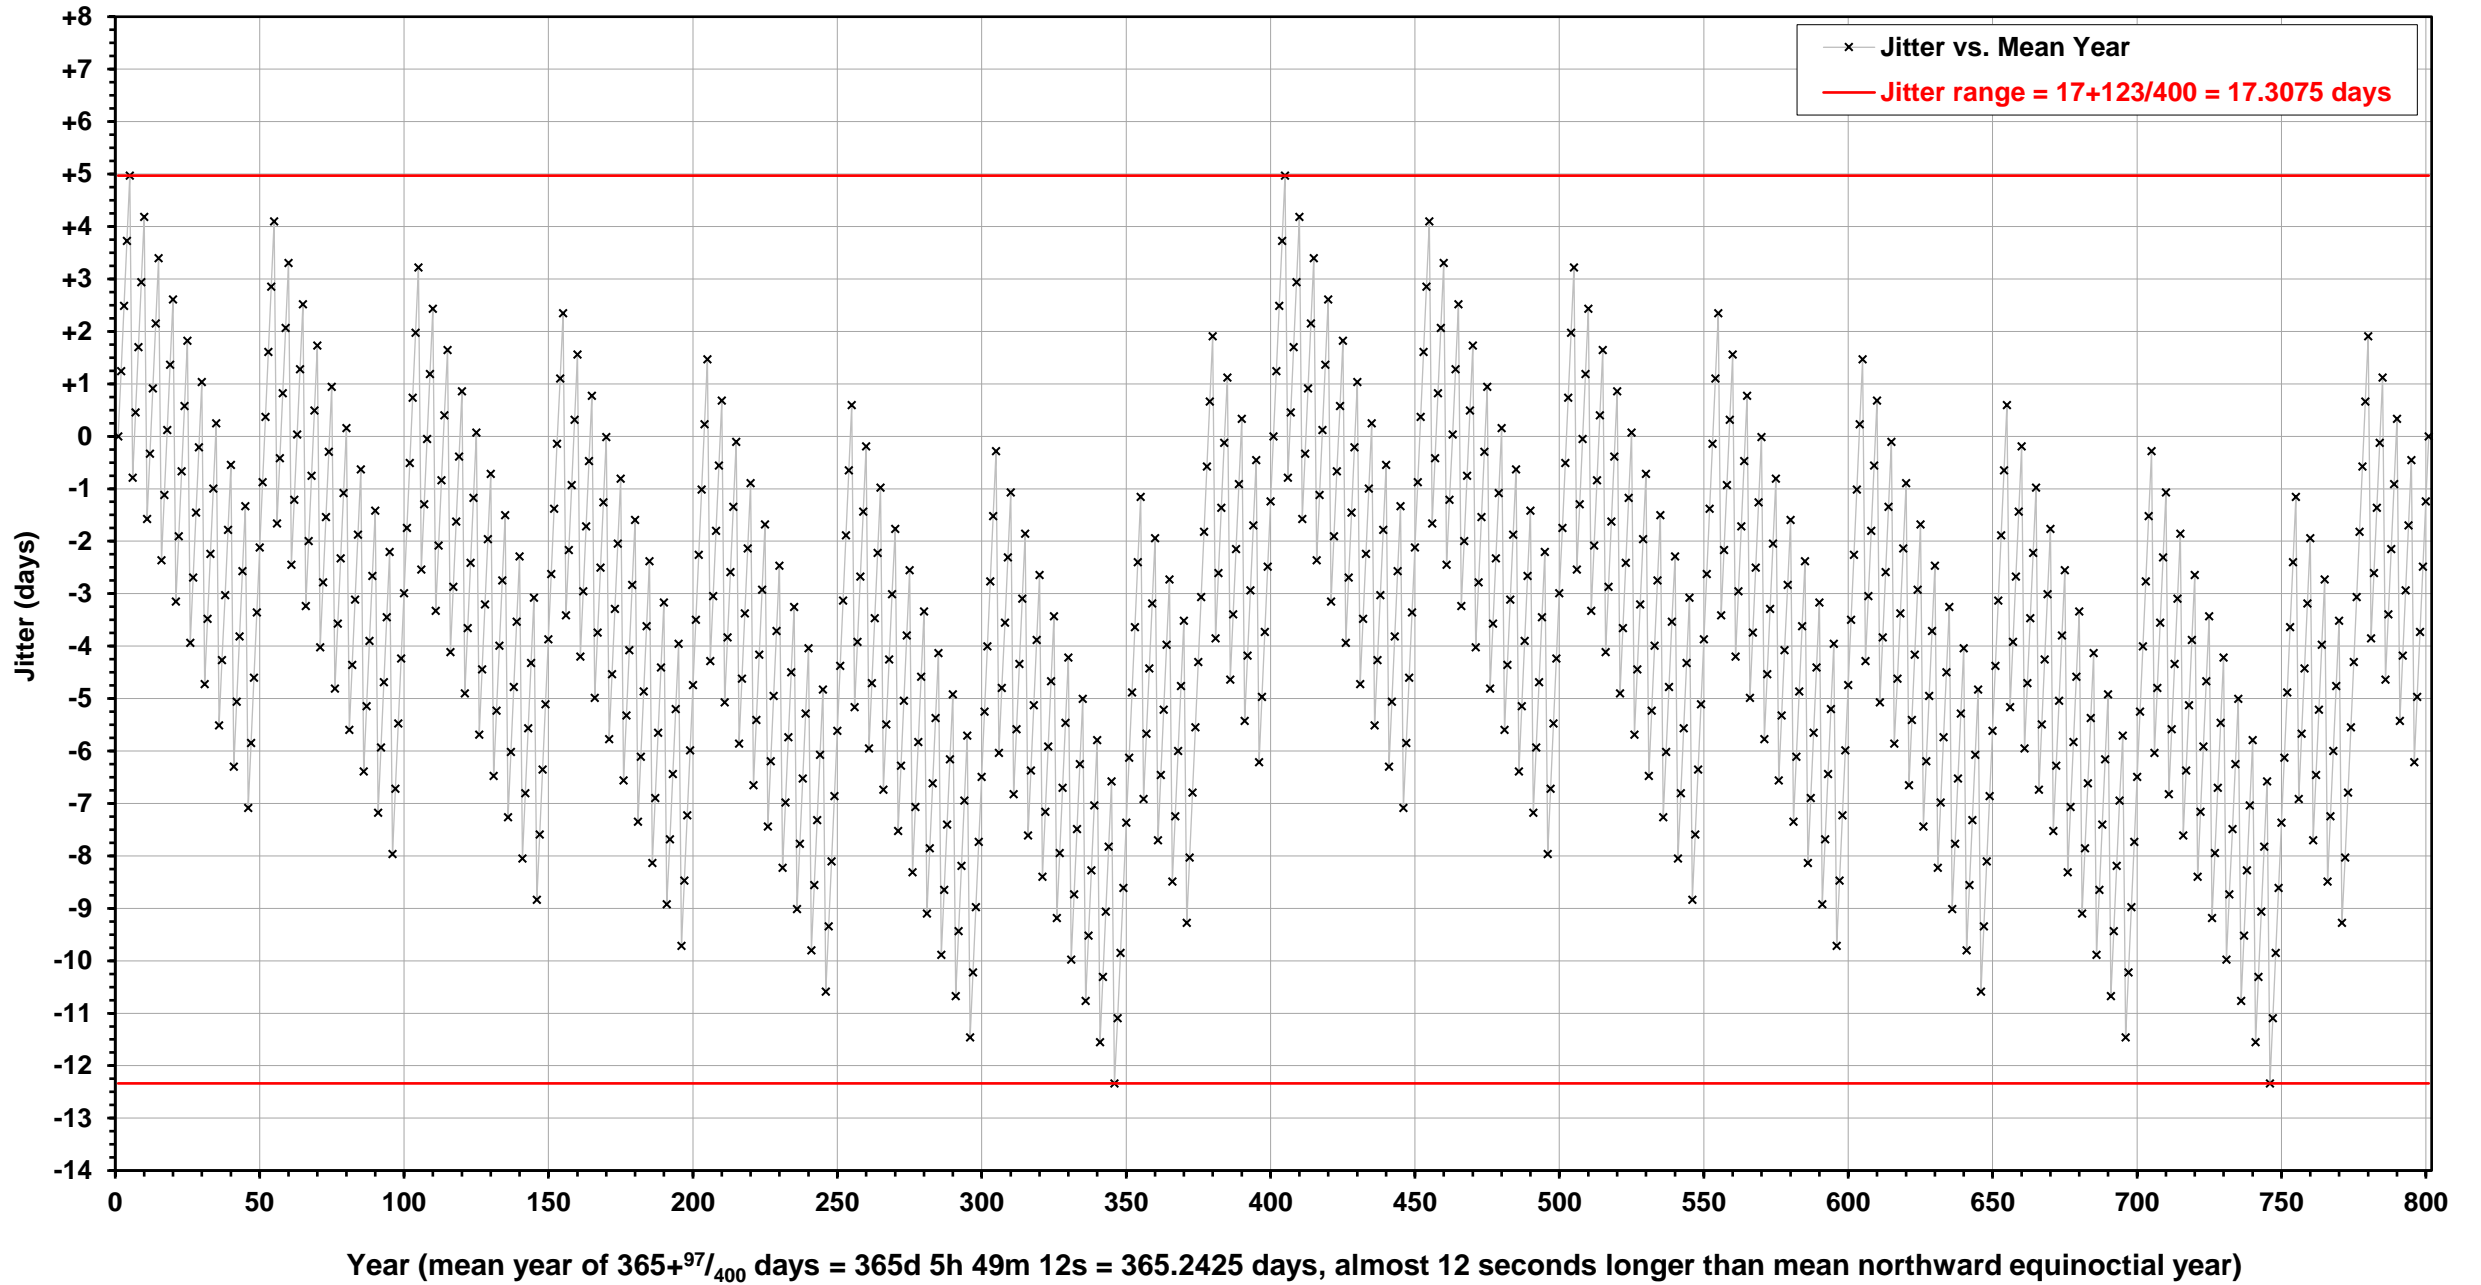

# Searle Leap Week Cycle Jitter

Insert leap week if year is divisible by 5 and not by 50, except the 375th year of each 400-year cycle.