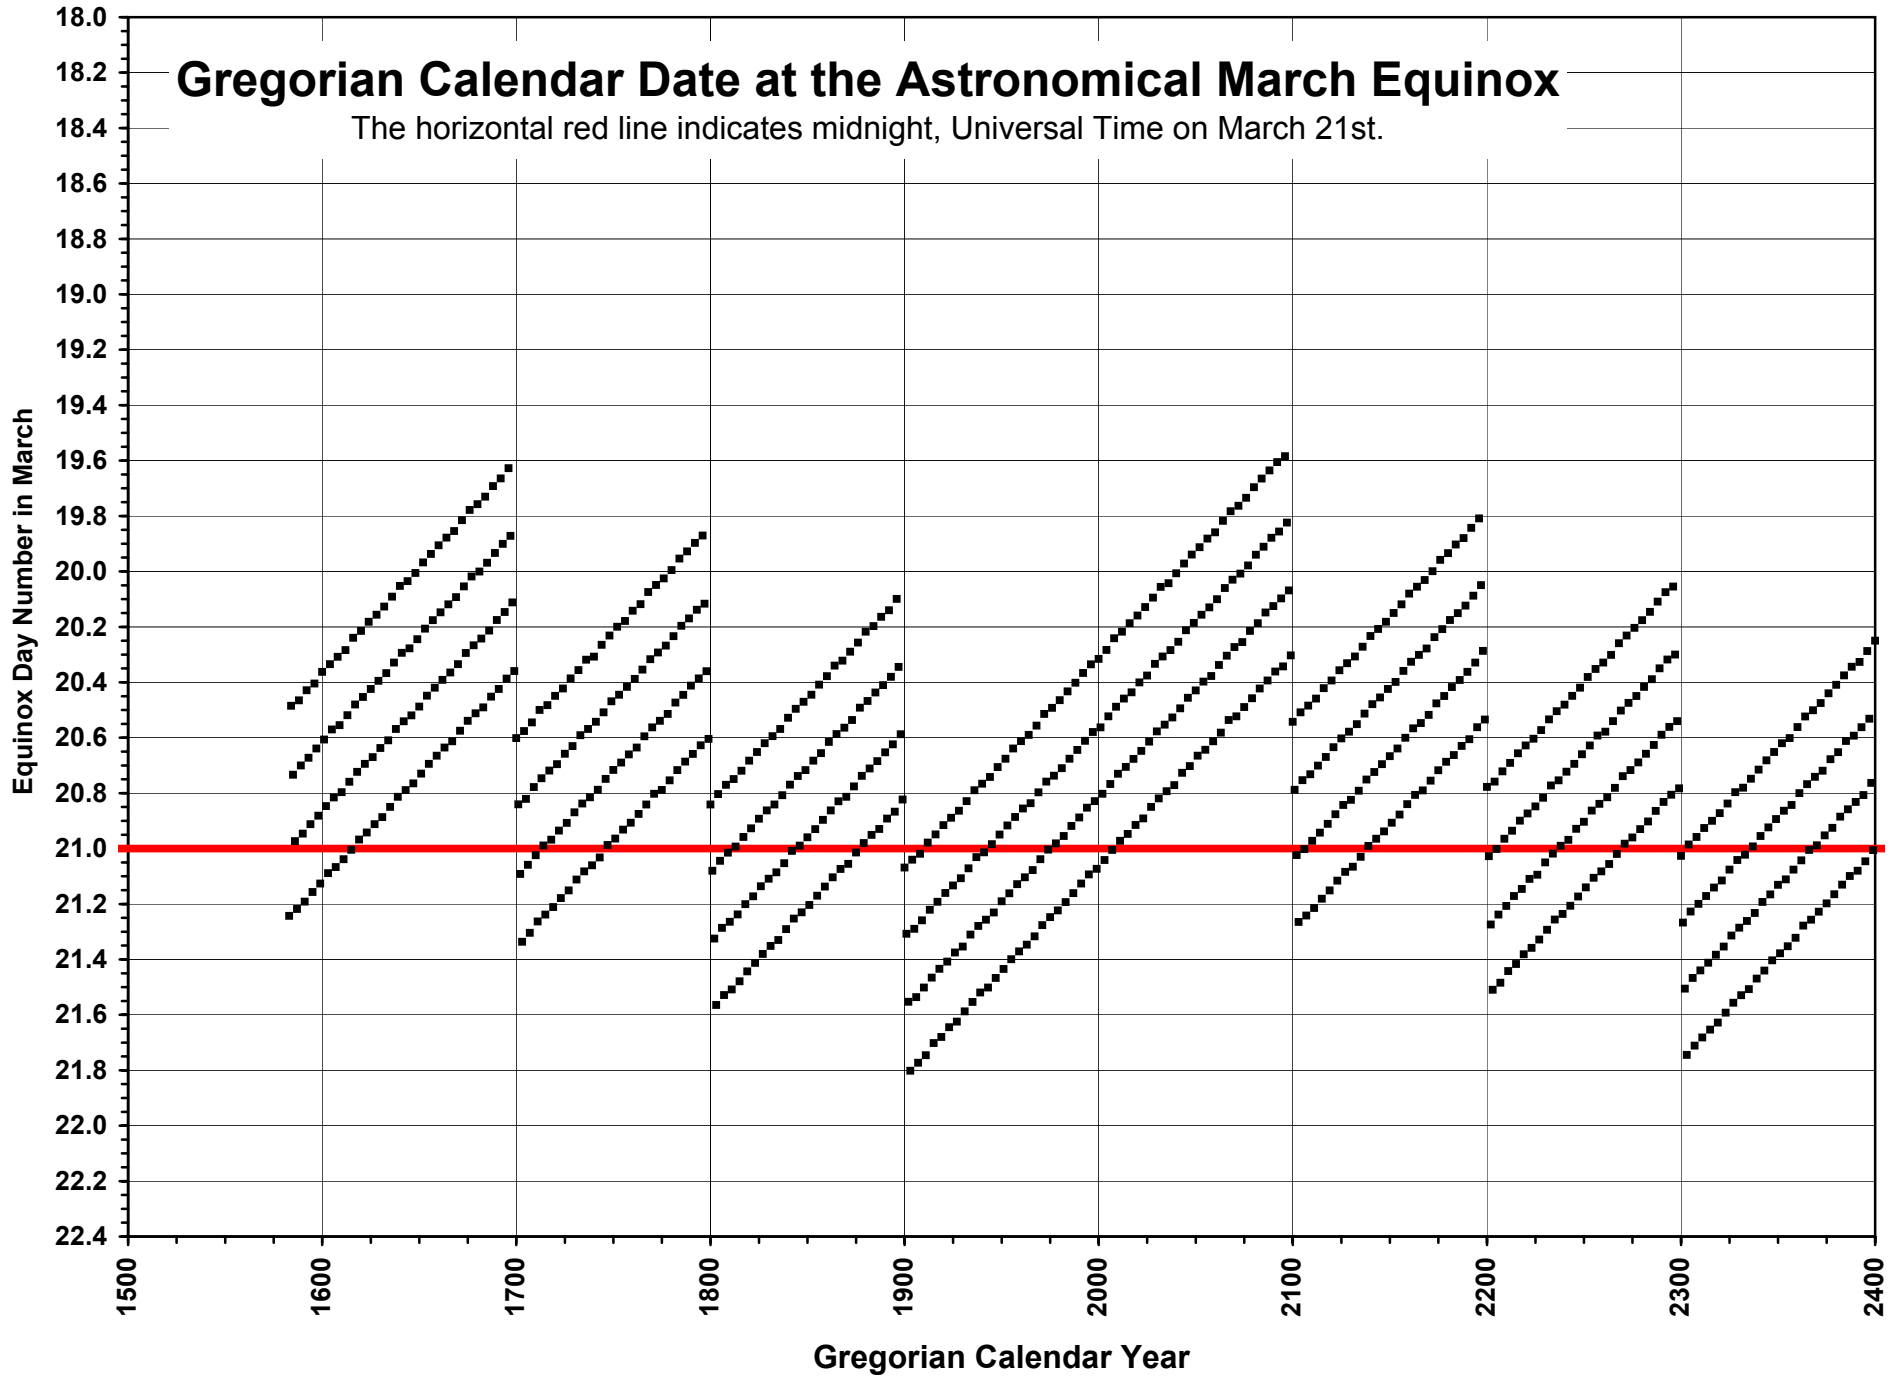

Gregorian Calendar Date at the Astronomical March Equinox

The horizontal red line indicates midnight, Universal Time on March 21st.

Gregorian Calendar Date at the Astronomical March Equinox

The horizontal red line indicates midnight, Universal Time on March 21st.