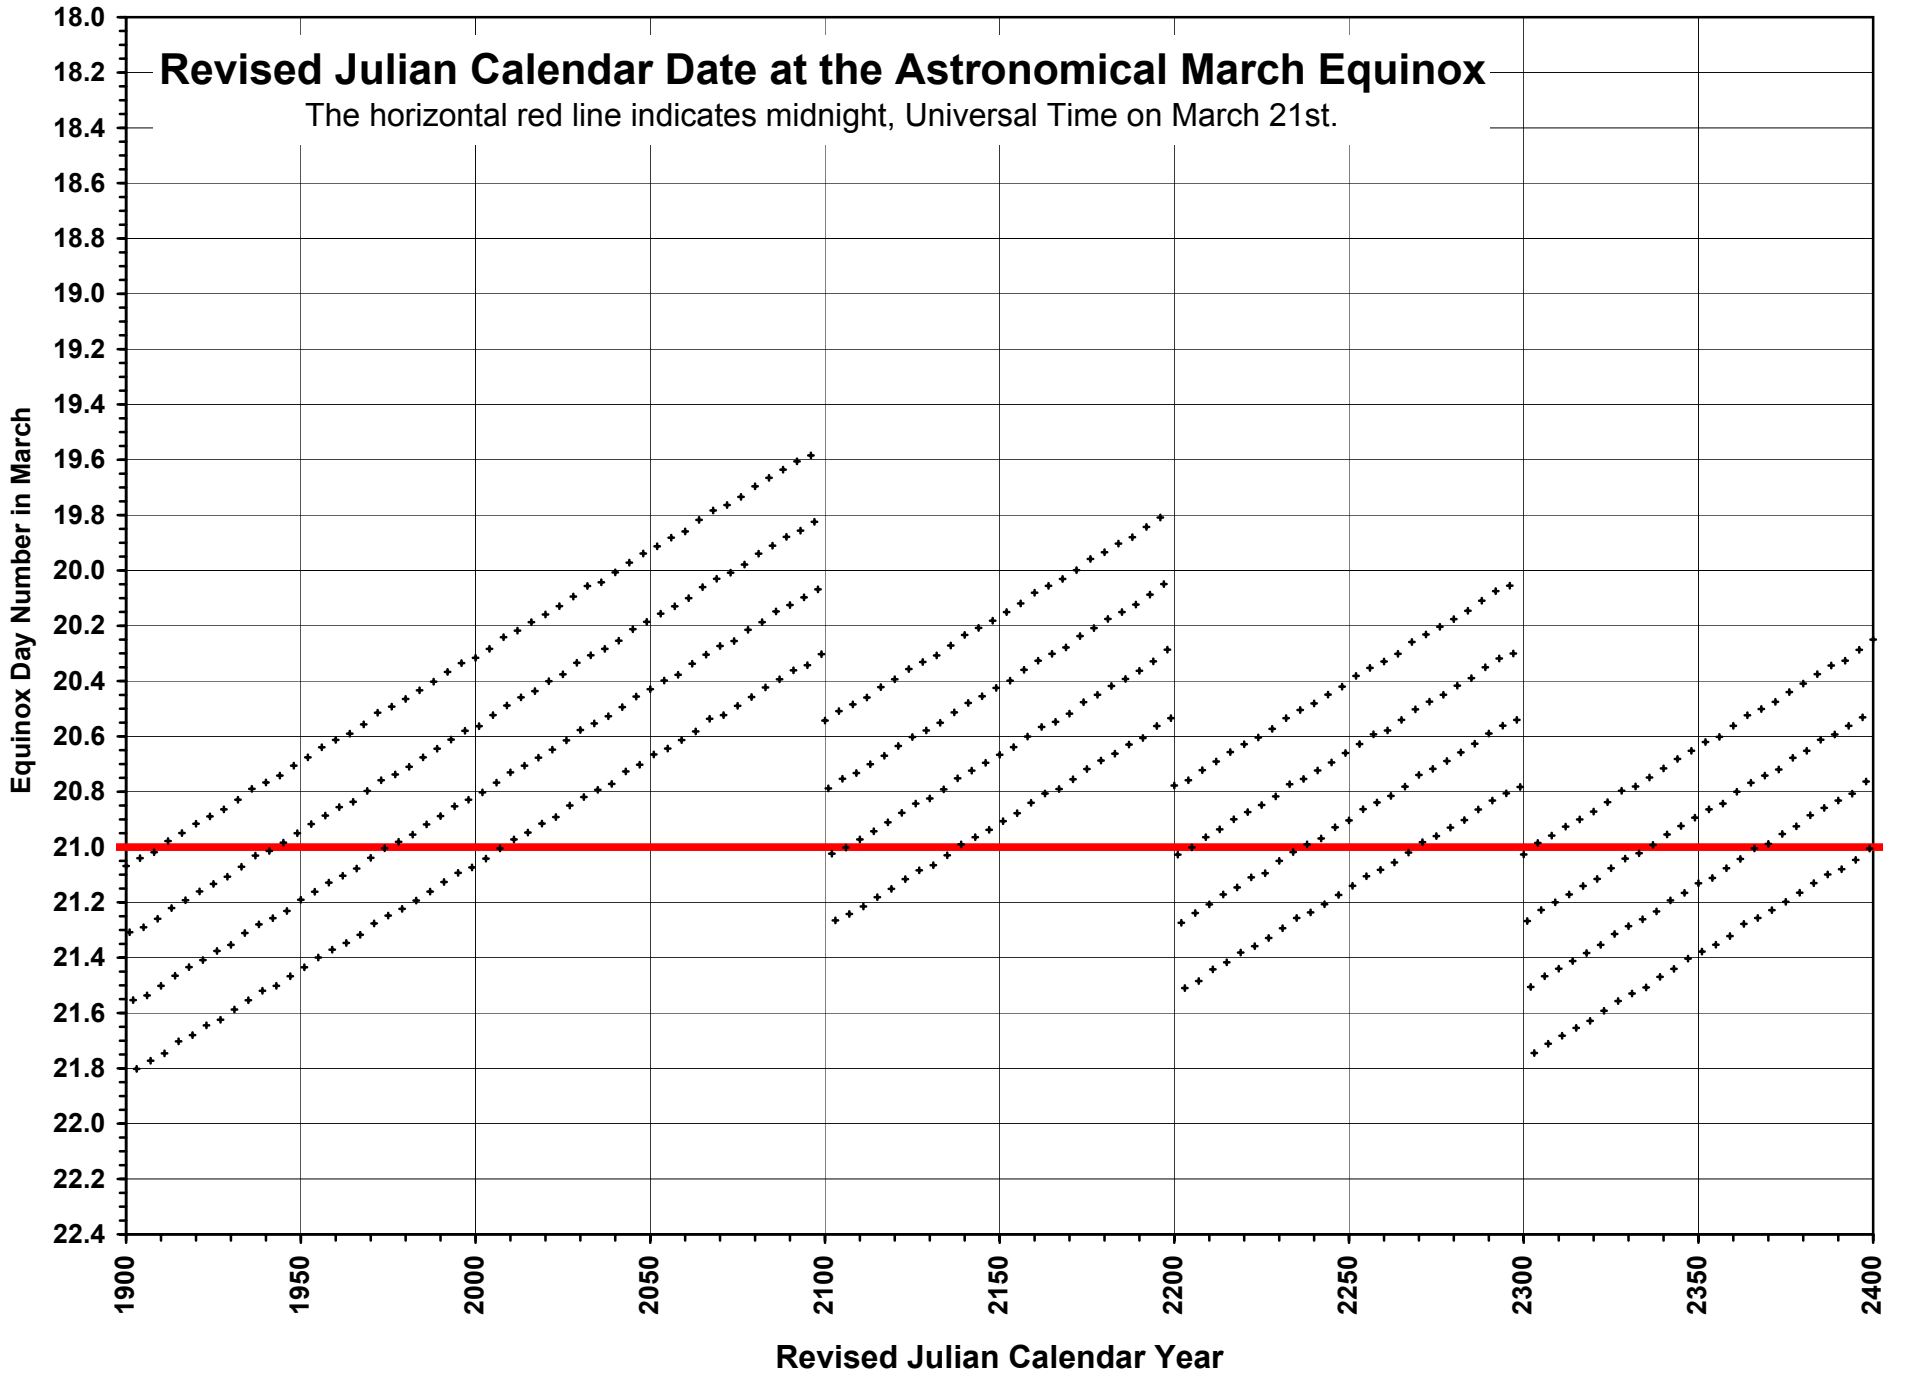

# Revised Julian Calendar Date at the Astronomical March Equinox

The horizontal red line indicates midnight, Universal Time on March 21st.