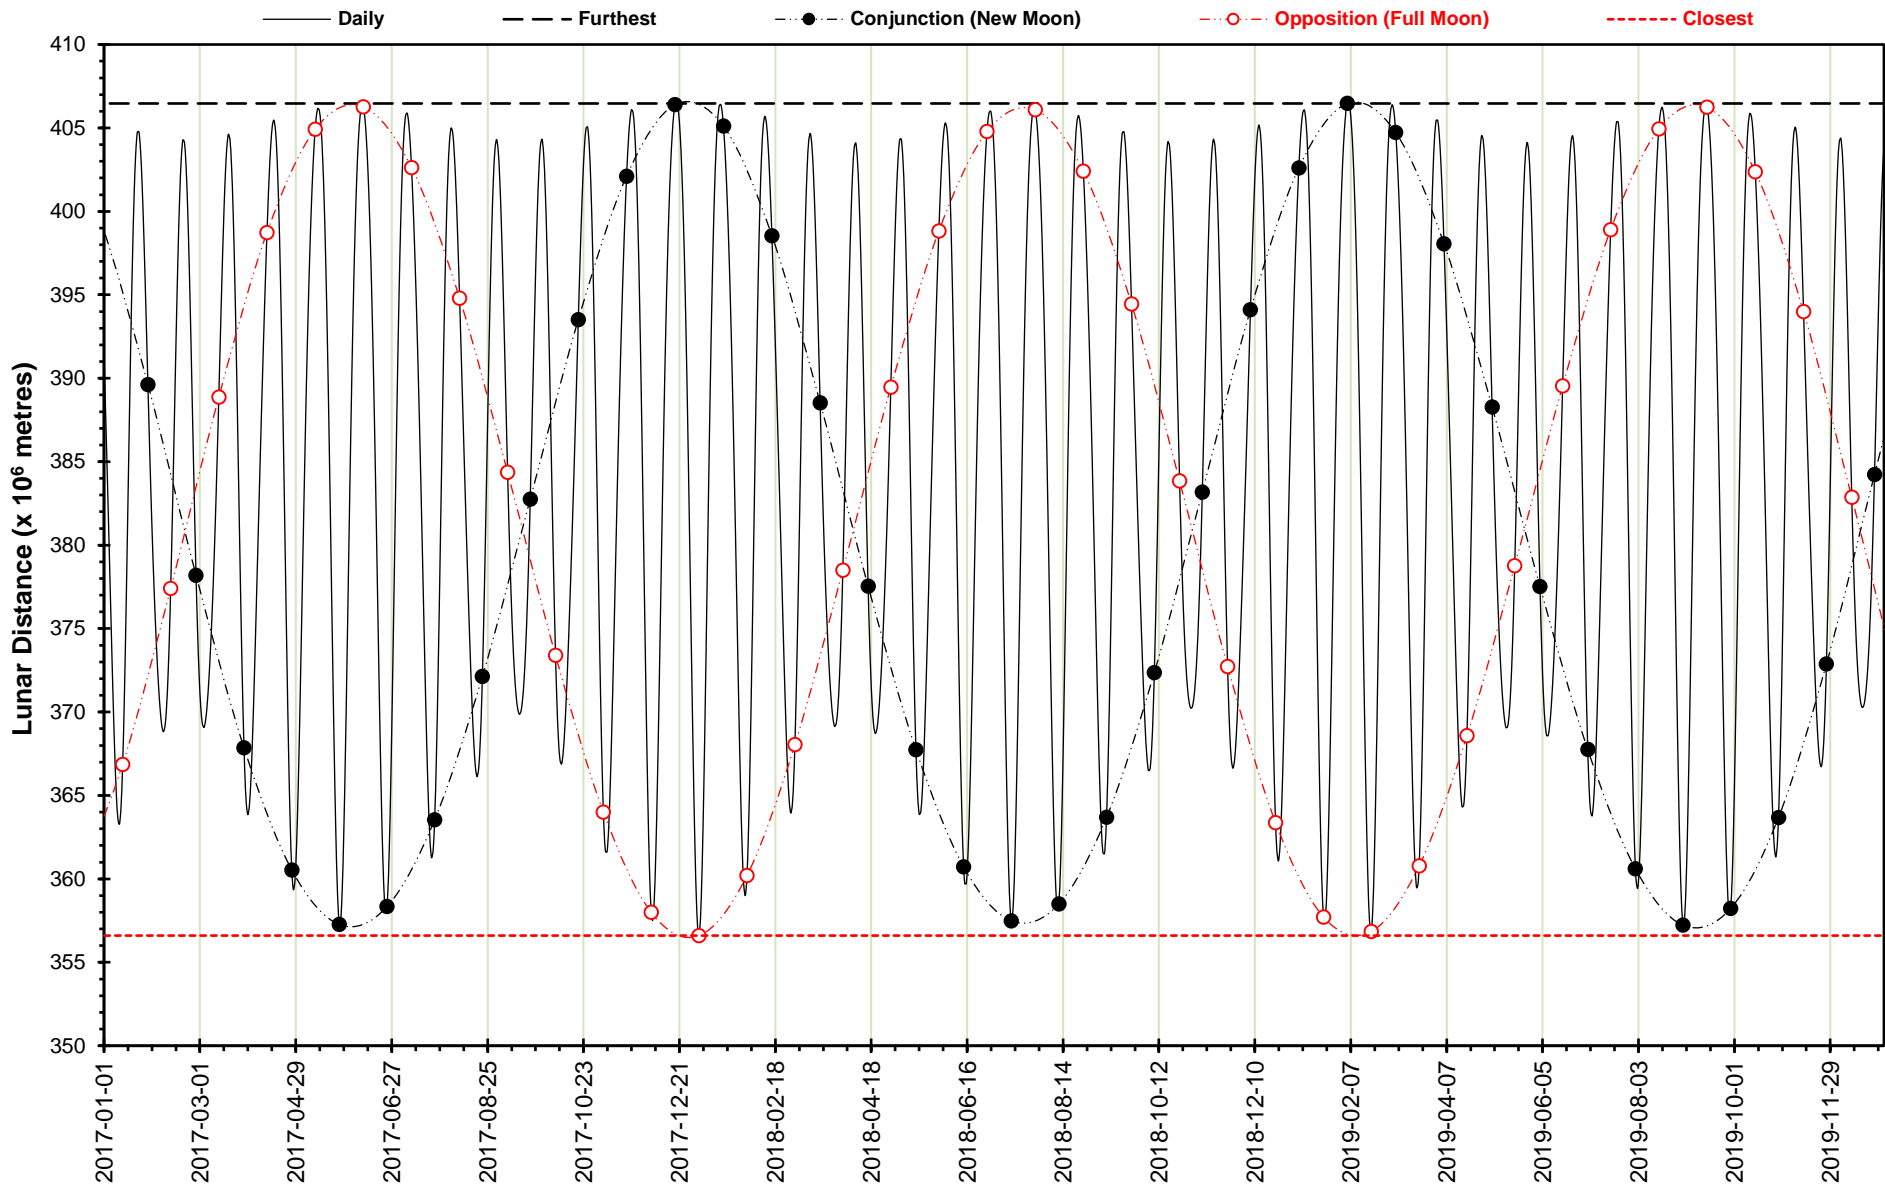

Lunar Daily and Syzygy Distances

Lunar Distance Daily and at 1st and 3rd Quarters

Lunar Quarterly Distances