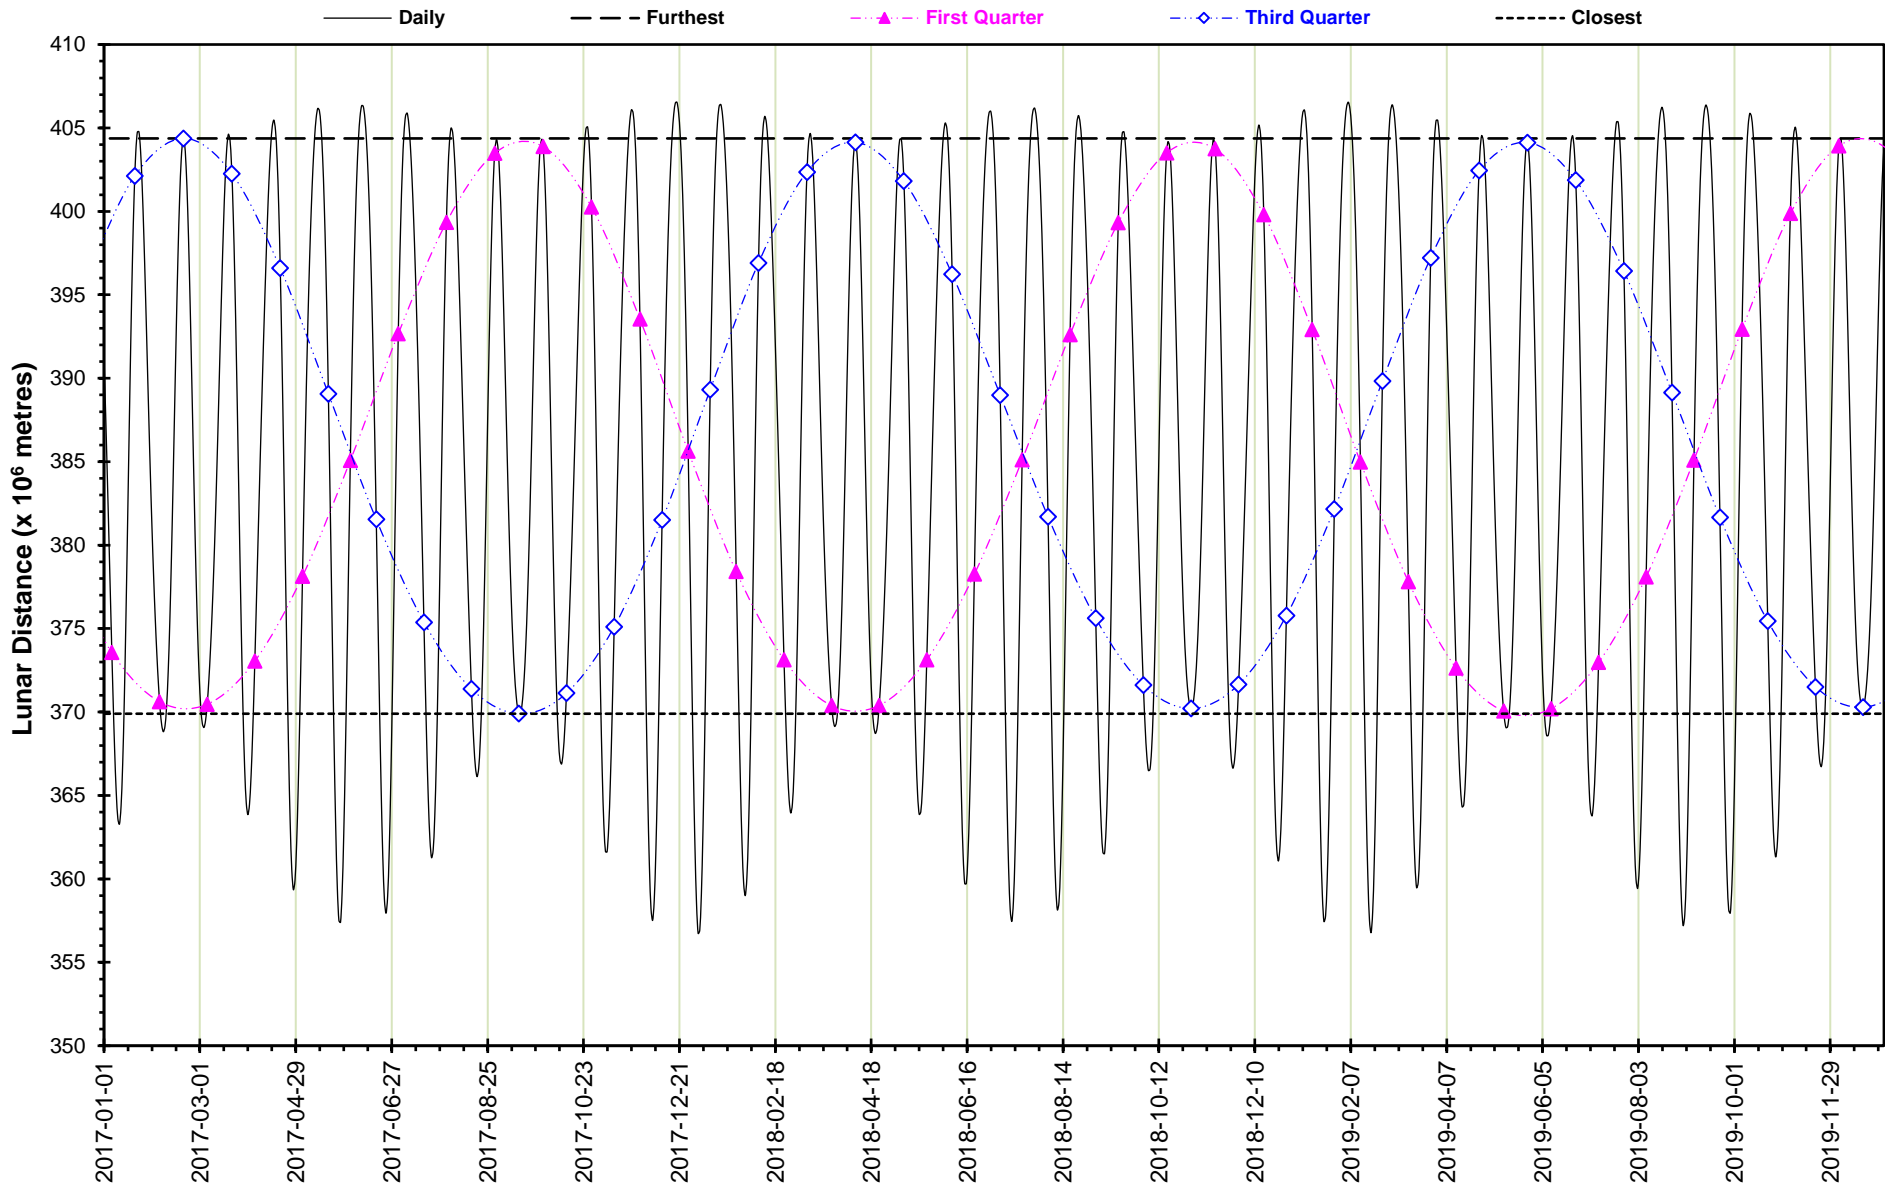

Lunar Daily and Syzygy Distances

Lunar Distance Daily and at 1st and 3rd Quarters

Lunar Quarterly Distances