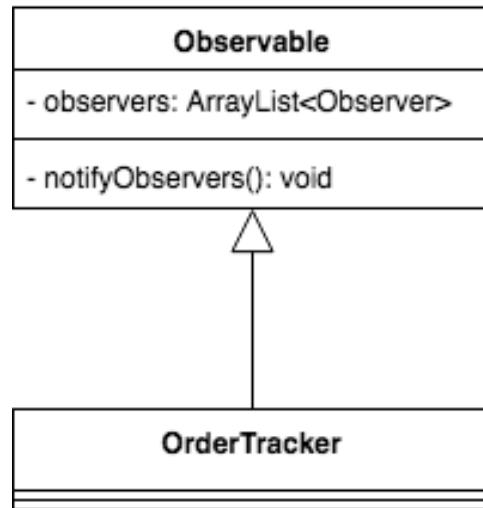

- Server & Cook Screen

Jed

- Manager Screen

Application Functionality

Application Overview

Implemented Design Patterns

Observer

Factory :
WorkerFactory,
DishFactory