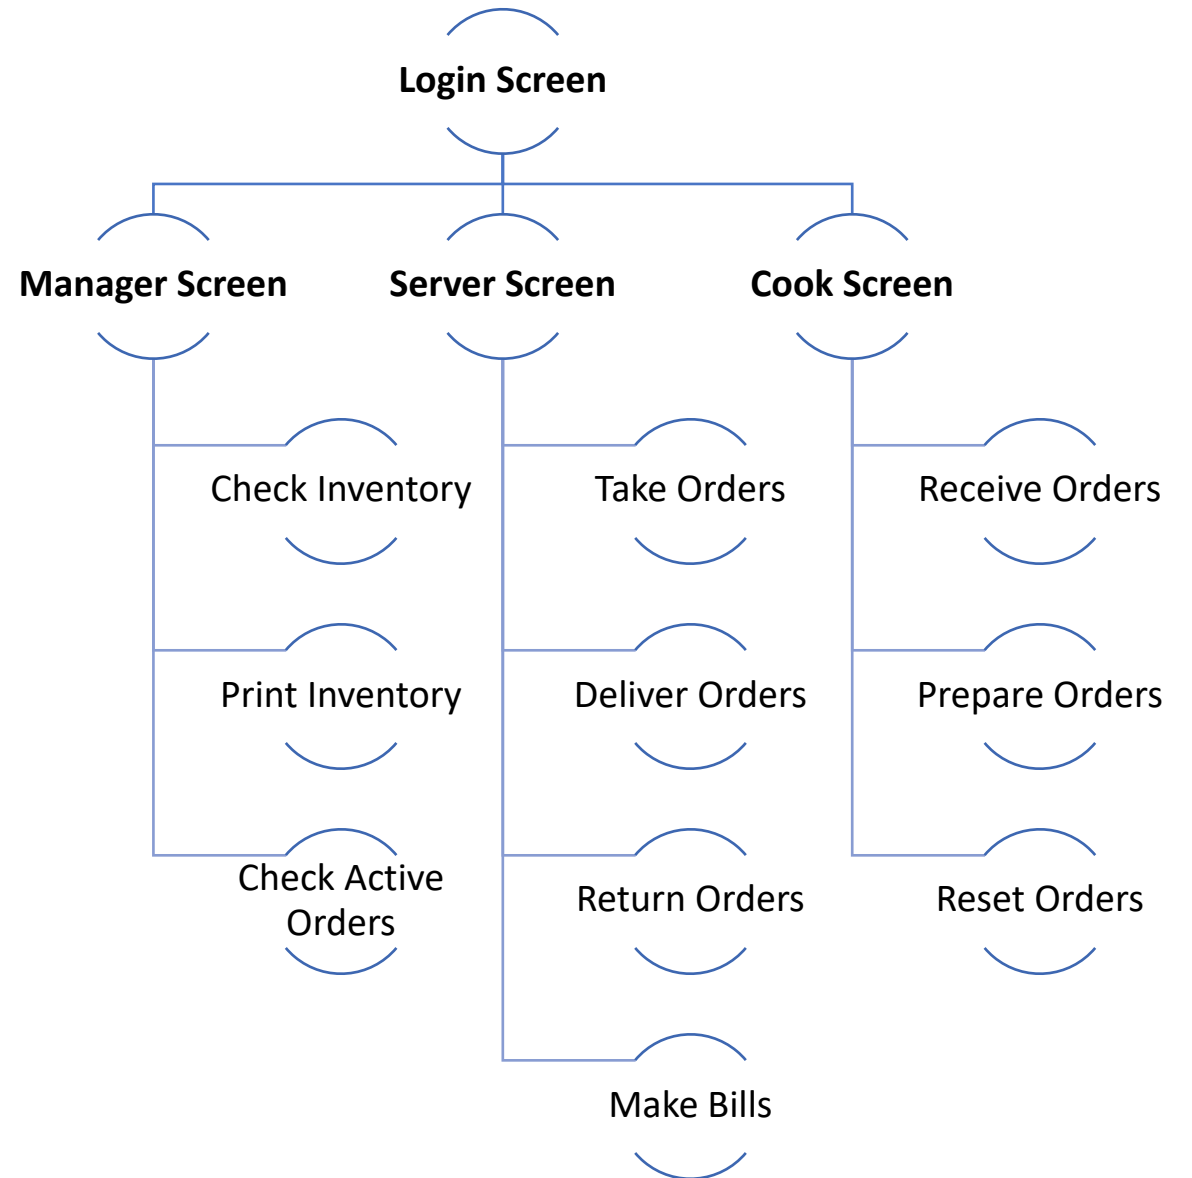

By: Group 0223

The Pizzeria!

Presentation Overview

Parth

- Application Overview & Design Patterns

Rafaell

- Log In Screen & Special Feature (Table & Seat Selection)

Thomas

- Server & Cook Screen

Jed

- Manager Screen

Application Functionality

Application Overview

Implemented Design Patterns

Observer

Factory :
WorkerFactory,
DishFactory

Singleton :
Inventory,
Menu,
OrderTracker