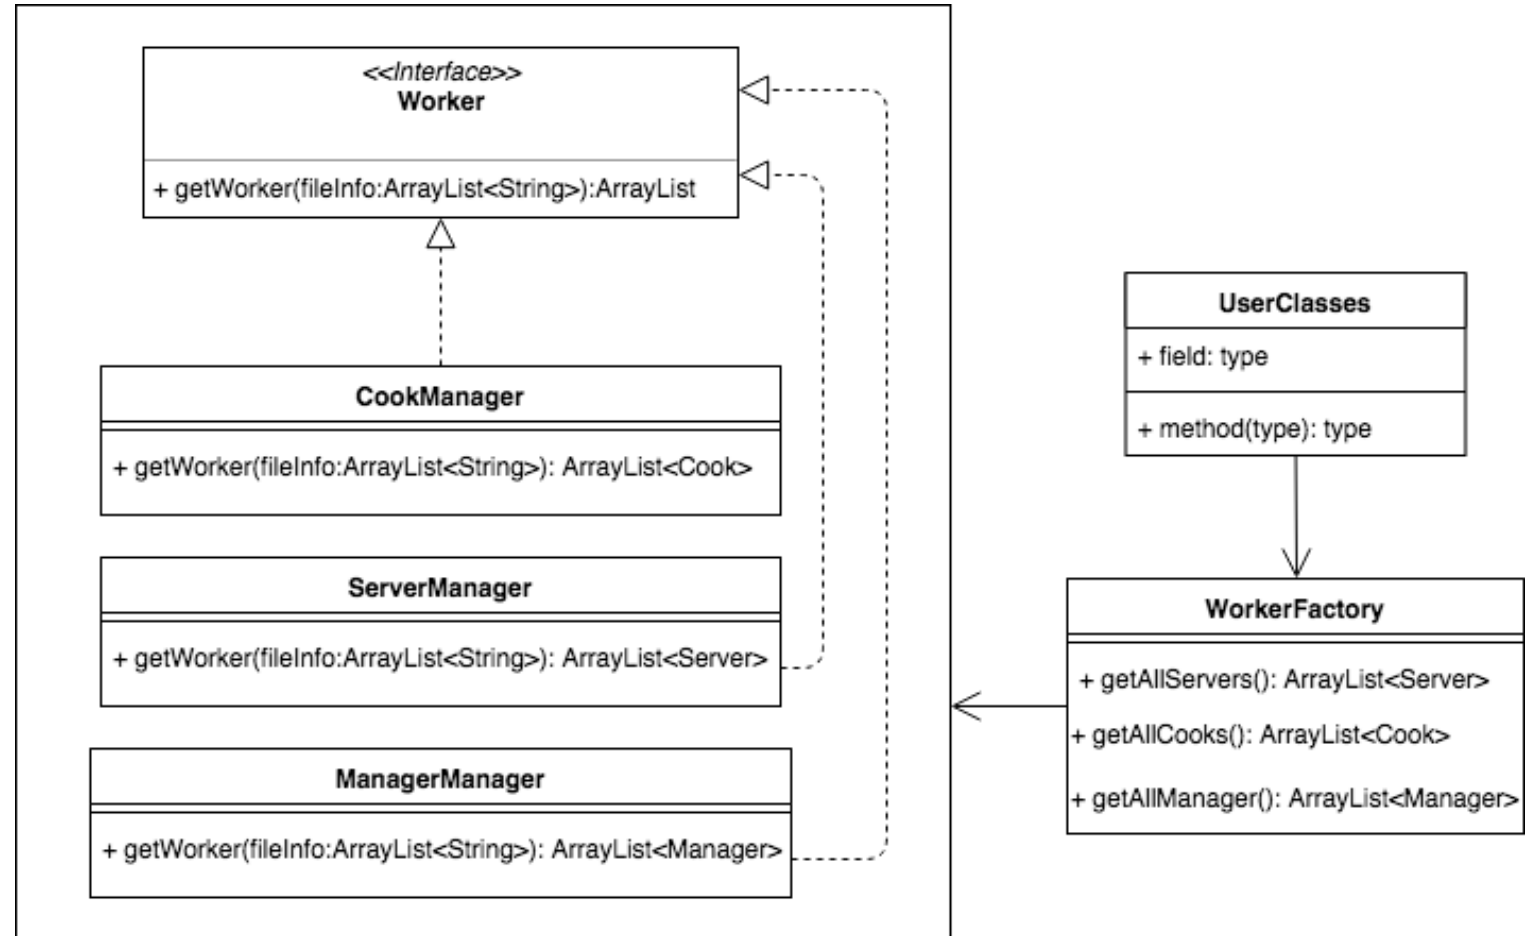

- Server & Cook Screen

Jed

- Manager Screen

Application Functionality

Application Overview

Implemented Design Patterns

Observer

Factory :
WorkerFactory,
DishFactory

Singleton :
Inventory,
Menu,
OrderTracker