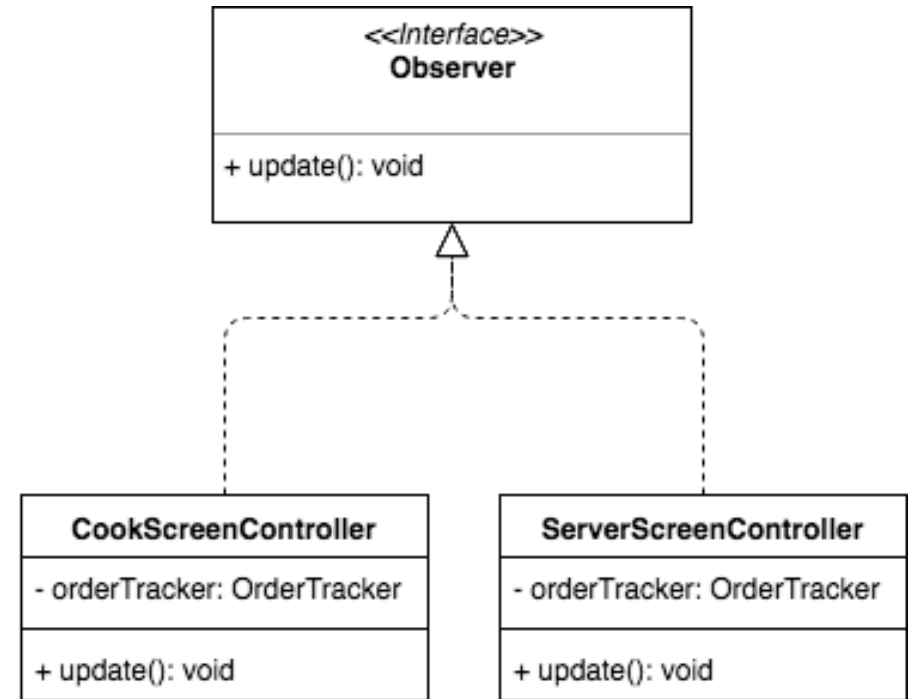

- Server & Cook Screen

Jed

- Manager Screen

Application Functionality

Application Overview

Implemented Design Patterns

Observer

Factory :
WorkerFactory,
DishFactory

Singleton :
Inventory,
Menu,
OrderTracker