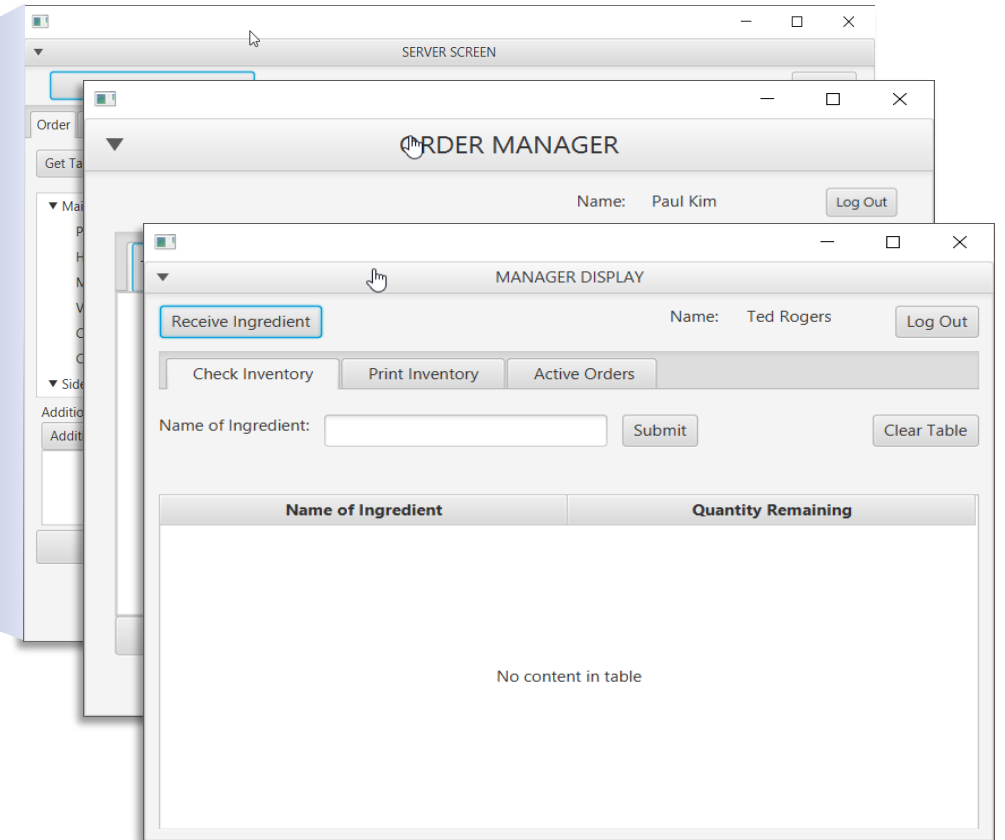

- Server & Cook Screen

Jed

- Manager Screen

Application Functionality

Application Overview

Implemented Design Patterns

Observer

Factory :
WorkerFactory,
DishFactory

Singleton :
Inventory,
Menu,
OrderTracker